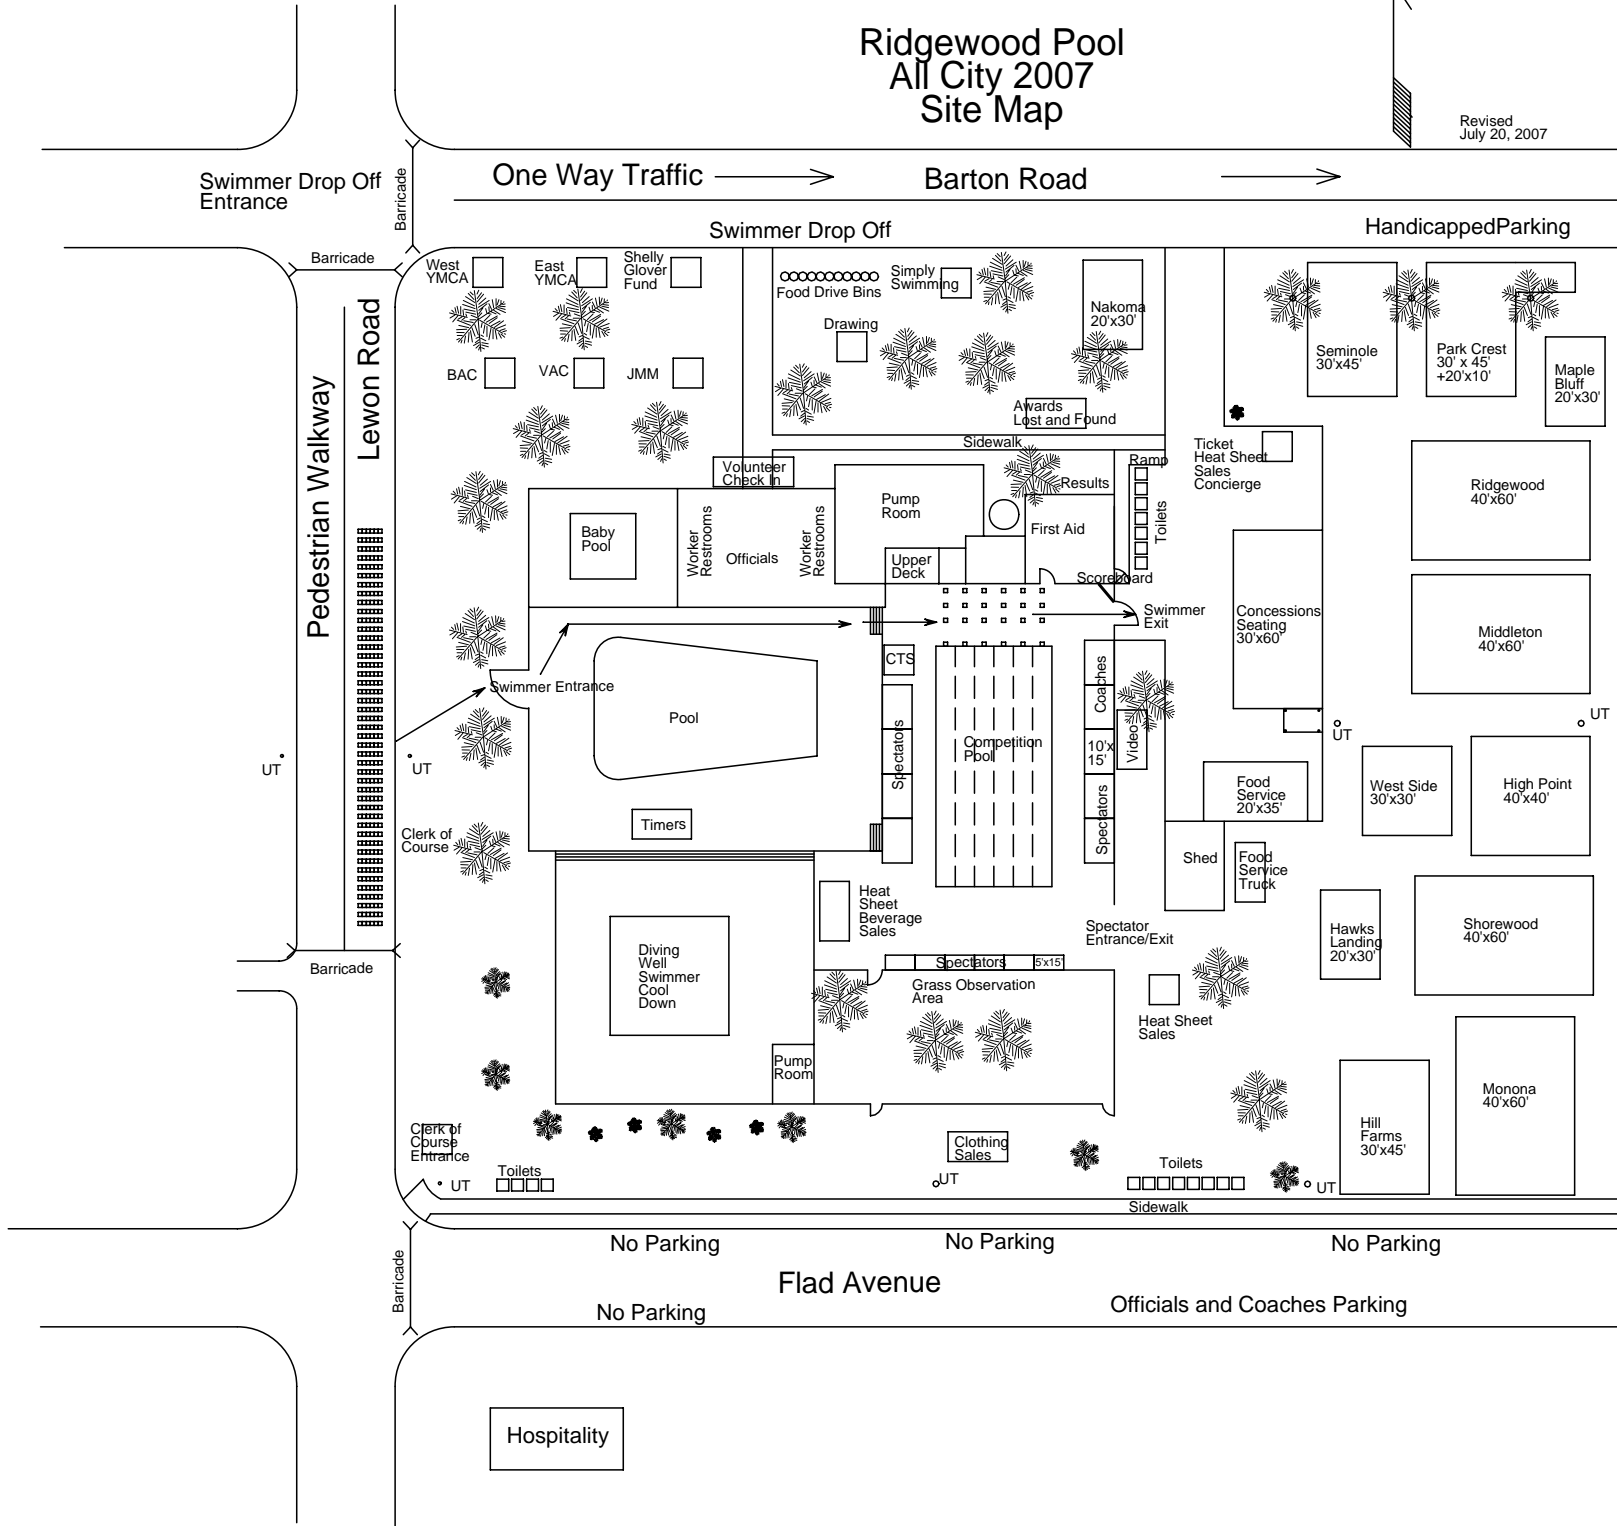

Ridgewood Pool All City 2007 Site Map

North

Revised
July 20, 2007

Swimmer Drop Off Entrance

One Way Traffic →

Barton Road →

Swimmer Drop Off

Handicapped Parking

Pedestrian Walkway
Lewon Road

West YMCA
East YMCA
Shelly Glover Fund
BAC
VAC
JMM

Food Drive Bins
Simply Swimming
Drawing
Nakoma 20'x30'
Awards List and Fund

Seminole 30'x45'
Park Crest 30' x 45' +20'x10'
Maple Bluff 20'x30'

Concessions Seating 30'x60'

West Side 30'x30'
High Point 40'x40'

Diving Well Swimmer Cool Down
Pump Room
Heat Sheet Beverage Sales
Spectators 5'x15'
Grass Observation Area

Shed
Food Service Truck

Hawks Landing 20'x30'
Shorewood 40'x60'

Clerk of Course Entrance

Toilets

Clothing Sales

Toilets

Sidewalk

Hill Farms 30'x45'
Monona 40'x60'

No Parking

No Parking